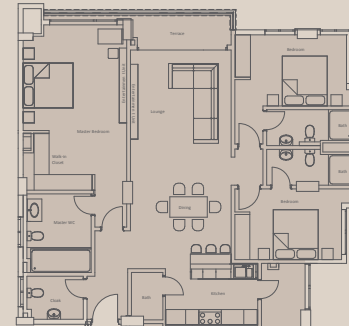

MATUNDU LANE

GATE

MATUNDU LANE

**A02**  
3 Bed Apartment  
1657 sq.ft  
All Ensuite

**A03**  
2 Bed Apartment  
1453 sq.ft  
All Ensuite

**A04**  
2 Bed Apartment  
1689 sq.ft  
All Ensuite with Study

**B01**  
3 Bed Apartment  
1775 sq.ft  
All Ensuite with DSQ

**A01**  
3 Bed Apartment  
1808 sq.ft  
All Ensuite  
with DSQ

**B04**  
3 Bed Apartment  
1915 sq.ft  
All Ensuite  
with DSQ

**B03**  
2 Bed Apartment  
1474 sq.ft  
All Ensuite

**B02**  
2 Bed Apartment  
1646 sq.ft  
All Ensuite  
with DSQ and Study