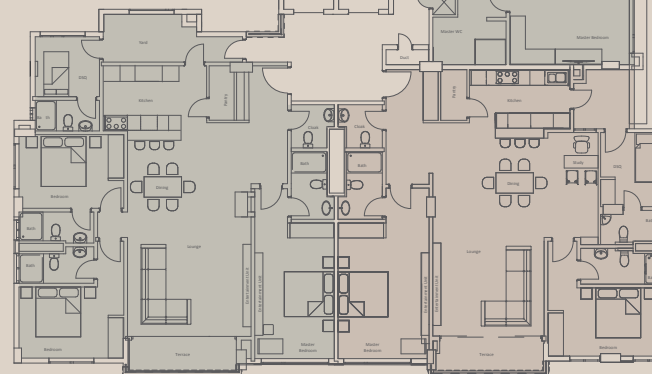

MATUNDU LANE

GATE

MATUNDU LANE

**A02**  
3 Bed Apartment  
1657 sq.ft  
All Ensuite

**A03**  
2 Bed Apartment  
1453 sq.ft  
All Ensuite

**A04**  
2 Bed Apartment  
1689 sq.ft  
All Ensuite with Study

**B01**  
3 Bed Apartment  
1775 sq.ft  
All Ensuite with DSQ

**A01**  
3 Bed Apartment  
1808 sq.ft  
All Ensuite  
with DSQ

**B04**  
3 Bed Apartment  
1915 sq.ft  
All Ensuite  
with DSQ

**B03**  
2 Bed Apartment  
1474 sq.ft  
All Ensuite

**B02**  
2 Bed Apartment  
1646 sq.ft  
All Ensuite  
with DSQ and Study