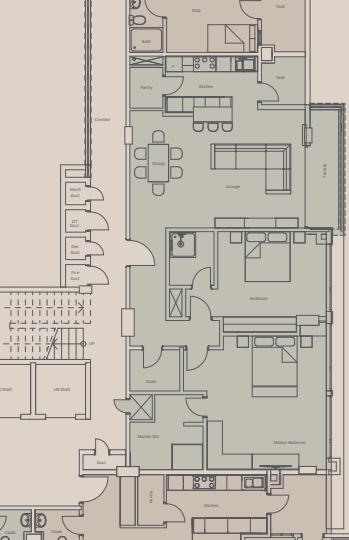

MATUNDU LANE

GATE

MATUNDU LANE

**A02**  
3 Bed Apartment  
1657 sq.ft  
All Ensuite

**A03**  
2 Bed Apartment  
1453 sq.ft  
All Ensuite

**A04**  
2 Bed Apartment  
1689 sq.ft  
All Ensuite with Study

**B01**  
3 Bed Apartment  
1775 sq.ft  
All Ensuite with DSQ

**A01**  
3 Bed Apartment  
1808 sq.ft  
All Ensuite  
with DSQ

**B04**  
3 Bed Apartment  
1915 sq.ft  
All Ensuite  
with DSQ

**B03**  
2 Bed Apartment  
1474 sq.ft  
All Ensuite

**B02**  
2 Bed Apartment  
1646 sq.ft  
All Ensuite  
with DSQ and Study