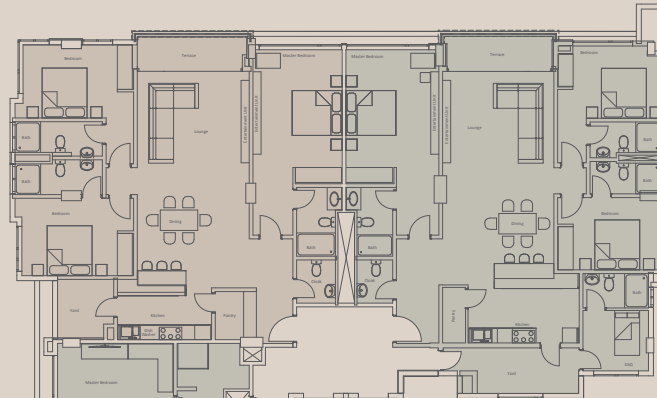

MATUNDU LANE

GATE

MATUNDU LANE

**A02**  
3 Bed Apartment  
1657 sq.ft  
All Ensuite

**A03**  
2 Bed Apartment  
1453 sq.ft  
All Ensuite

**A04**  
2 Bed Apartment  
1689 sq.ft  
All Ensuite with Study

**B01**  
3 Bed Apartment  
1775 sq.ft  
All Ensuite with DSQ

**A01**  
3 Bed Apartment  
1808 sq.ft  
All Ensuite  
with DSQ

**B04**  
3 Bed Apartment  
1915 sq.ft  
All Ensuite  
with DSQ

**B03**  
2 Bed Apartment  
1474 sq.ft  
All Ensuite

**B02**  
2 Bed Apartment  
1646 sq.ft  
All Ensuite  
with DSQ and Study