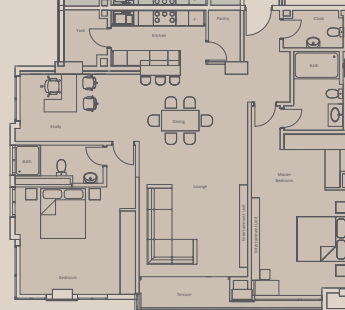

MATUNDU LANE

GATE

MATUNDU LANE

**A02**  
3 Bed Apartment  
1657 sq.ft  
All Ensuite

**A03**  
2 Bed Apartment  
1453 sq.ft  
All Ensuite

**A04**  
2 Bed Apartment  
1689 sq.ft  
All Ensuite with Study

**B01**  
3 Bed Apartment  
1775 sq.ft  
All Ensuite with DSQ

**A01**  
3 Bed Apartment  
1808 sq.ft  
All Ensuite  
with DSQ

**B04**  
3 Bed Apartment  
1915 sq.ft  
All Ensuite  
with DSQ

**B03**  
2 Bed Apartment  
1474 sq.ft  
All Ensuite

**B02**  
2 Bed Apartment  
1646 sq.ft  
All Ensuite  
with DSQ and Study