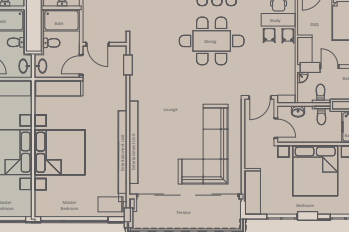

MATUNDU LANE

GATE

MATUNDU LANE

**A02**  
3 Bed Apartment  
1657 sq.ft  
All Ensuite

**A03**  
2 Bed Apartment  
1453 sq.ft  
All Ensuite

**A04**  
2 Bed Apartment  
1689 sq.ft  
All Ensuite with Study

**B01**  
3 Bed Apartment  
1775 sq.ft  
All Ensuite with DSQ

**A01**  
3 Bed Apartment  
1808 sq.ft  
All Ensuite  
with DSQ

**B04**  
3 Bed Apartment  
1915 sq.ft  
All Ensuite  
with DSQ

**B03**  
2 Bed Apartment  
1474 sq.ft  
All Ensuite

**B02**  
2 Bed Apartment  
1646 sq.ft  
All Ensuite  
with DSQ and Study