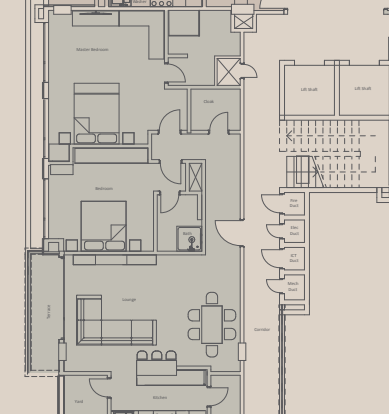

MATUNDU LANE

GATE

MATUNDU LANE

**A02**  
3 Bed Apartment  
1657 sq.ft  
All Ensuite

**A03**  
2 Bed Apartment  
1453 sq.ft  
All Ensuite

**A04**  
2 Bed Apartment  
1689 sq.ft  
All Ensuite with Study

**B01**  
3 Bed Apartment  
1775 sq.ft  
All Ensuite with DSQ

**A01**  
3 Bed Apartment  
1808 sq.ft  
All Ensuite  
with DSQ

**B04**  
3 Bed Apartment  
1915 sq.ft  
All Ensuite  
with DSQ

**B03**  
2 Bed Apartment  
1474 sq.ft  
All Ensuite

**B02**  
2 Bed Apartment  
1646 sq.ft  
All Ensuite  
with DSQ and Study